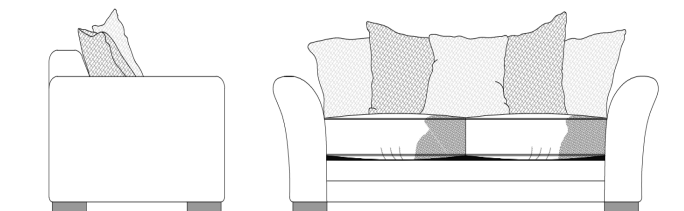

Extra Information –

Seats – Foam Interior with a Fibre Superwrap

Backs – Fixed Sprung Back

Body Scatter – Qty 5 70cm x 70cm (Love Seat–Qty 3)

Height – 70cm (Footstool – 36cm)

Height to top of back cushion – 84cm

Depth – 102cm (Footstool – 80cm)

Feet–Wooden Foot

Augusta

Sofas & Footstools

Augusta
Love Seat
width:152cm

Augusta
Medium Sofa
width:200cm

Augusta
Large Sofa
width:226cm

Augusta
Grand Sofa
width:252cm

Augusta
Footstool
width:124cm