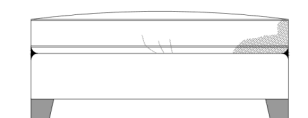

Extra Information –

Seats – Foam Interior with a Fibre Superwrap

Backs – Fixed Sprung Back

Body Scatter – Qty 5 70cm x 70cm (Love Seat–Qty 3)

Height – 70cm (Footstool – 36cm)

Height to top of back cushion – 84cm

Depth – 102cm (Footstool – 80cm)

Feet–Wooden Foot

Augusta

Sofas & Footstools

Augusta
Love Seat
width:152cm

Augusta
Medium Sofa
width:200cm

Augusta
Large Sofa
width:226cm

Augusta
Grand Sofa
width:252cm