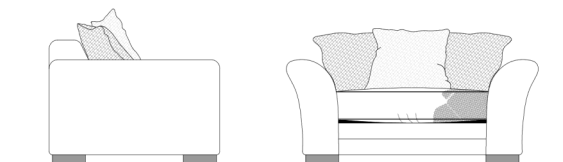

Extra Information –

Seats – Foam Interior with a Fibre Superwrap

Backs – Fixed Sprung Back

Body Scatter – Qty 5 70cm x 70cm (Love Seat–Qty 3)

Height – 70cm (Footstool – 36cm)

Height to top of back cushion – 84cm

Depth – 102cm (Footstool – 80cm)

Feet–Wooden Foot

Augusta

Sofas & Footstools

Augusta
Love Seat
width:152cm

Augusta
Medium Sofa
width:200cm

Augusta
Large Sofa
width:226cm

Augusta
Grand Sofa
width:252cm