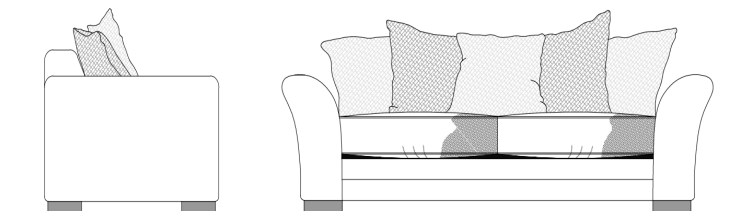

Extra Information –

Seats – Foam Interior with a Fibre Superwrap

Backs – Fixed Sprung Back

Body Scatter – Qty 5 70cm x 70cm (Love Seat–Qty 3)

Height – 70cm (Footstool – 36cm)

Height to top of back cushion – 84cm

Depth – 102cm (Footstool – 80cm)

Feet–Wooden Foot

Augusta

Sofas & Footstools

Augusta
Love Seat
width:152cm

Augusta
Medium Sofa
width:200cm

Augusta
Large Sofa
width:226cm

Augusta
Grand Sofa
width:252cm