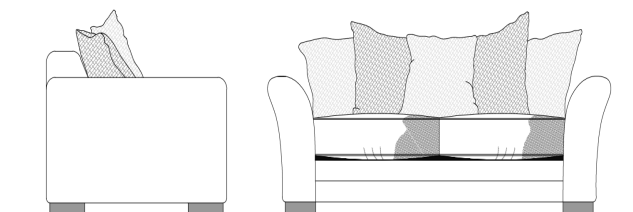

Extra Information –

Seats – Foam Interior with a Fibre Superwrap

Backs – Fixed Sprung Back

Body Scatter – Qty 5 70cm x 70cm (Love Seat–Qty 3)

Height – 70cm (Footstool – 36cm)

Height to top of back cushion – 84cm

Depth – 102cm (Footstool – 80cm)

Feet–Wooden Foot

Augusta

Sofas & Footstools

Augusta
Love Seat
width:152cm

Augusta
Medium Sofa
width:200cm

Augusta
Large Sofa
width:226cm

Augusta
Grand Sofa
width:252cm

Augusta
Footstool
width:124cm