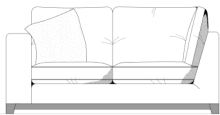

### **Extra Information –**

Seats – Foam Interior with a Fibre Superwrap

Backs – Blown Hollow Corovin Fibre Back Interior

Body Scatter – 55cm x 55cm (1 Scatter per arm exception – chair)

Height – 73cm (Footstool – 46cm)

Height to top of back cushion – 90cm

Depth – 100cm (Chair – 98cm, Footstool – 75cm)

Feet–Hardwood Plinth

**Belfry  
Chair**  
width: 106cm

**Belfry  
Love seat**  
width: 150cm

**Belfry  
Small sofa**  
width: 180cm

**Belfry  
Medium sofa**  
width: 200cm

**Belfry  
Large sofa**  
width: 225cm

**Belfry  
Grand sofa**  
width: 250cm

**Belfry  
Medium footstool**  
W: 75cm

**Belfry  
Large footstool**  
W: 88cm

**Belfry  
Grand footstool**  
W: 102cm

**Belfry  
Maxi footstool**  
W: 102cm D: 102cm

**Belfry  
Single corner unit**  
width: 100cm

**Belfry  
Extra small 1 arm  
unit**  
width: 100cm

**Belfry  
Medium armless unit**  
width: 153cm

**Belfry  
Medium corner unit**  
width: 201cm