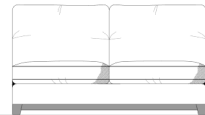

**Belfry
Large armless unit**
width: 178cm