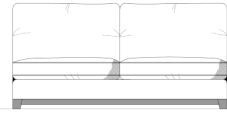

Height to top of back cushion – 90cm

Depth – 100cm (Chair – 98cm, Footstool – 75cm)

Feet–Hardwood Plinth

**Belfry  
Chair**  
width: 106cm

**Belfry  
Love seat**  
width: 150cm

**Belfry  
Small sofa**  
width: 180cm

**Belfry  
Maxi footstool**  
W: 102cm D: 102cm

**Belfry  
Single corner unit**  
width: 100cm

**Belfry  
Extra small 1 arm  
unit**  
width: 100cm

**Belfry  
Medium armless unit**  
width: 153cm

**Belfry  
Medium corner unit**  
width: 201cm

**Belfry  
Small 1 arm unit**  
width: 113cm

**Belfry  
Large armless unit**  
width: 178cm

**Belfry  
Large corner unit**  
width: 214cm

**Belfry  
Medium 1 arm unit**  
width: 175cm

**Belfry  
Grand armless unit**  
width: 204cm

**Belfry  
Grand corner unit**  
width: 226cm

**Belfry  
Large 1 arm unit**  
width: 200cm

**Belfry  
Lounger unit**  
W:100cm D:180cm

**Belfry  
Super grand corner  
unit**  
width: 276cm

**Belfry  
Grand 1 arm unit**  
width: 225cm