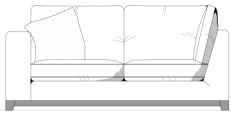

**Belfry
Large corner unit**
width: 214cm