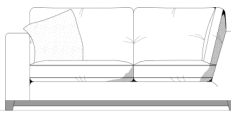

### **Extra Information –**

Seats – Foam Interior with a Fibre Superwrap

Backs – Blown Hollow Corovin Fibre Back Interior

Body Scatter – 55cm x 55cm (1 Scatter per arm exception – chair)

Height – 73cm (Footstool – 46cm)

Height to top of back cushion – 90cm

Depth – 100cm (Chair – 98cm, Footstool – 75cm)

Feet–Hardwood Plinth

**Belfry  
Chair**  
width: 106cm

**Belfry  
Love seat**  
width: 150cm

**Belfry  
Small sofa**  
width: 180cm

**Belfry  
Small 1 arm unit**  
width: 113cm

**Belfry  
Large armless unit**  
width: 178cm

**Belfry  
Large corner unit**  
width: 214cm

**Belfry  
Medium 1 arm unit**  
width: 175cm

**Belfry  
Grand armless unit**  
width: 204cm

**Belfry  
Grand corner unit**  
width: 226cm

**Belfry  
Large 1 arm unit**  
width: 200cm

**Belfry  
Lounger unit**  
W:100cm D:180cm

**Belfry  
Super grand corner  
unit**  
width: 276cm

**Belfry  
Grand 1 arm unit**  
width: 225cm