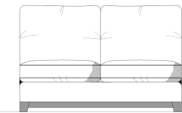

### **Extra Information –**

Seats – Foam Interior with a Fibre Superwrap

Backs – Blown Hollow Corovin Fibre Back Interior

Body Scatter – 55cm x 55cm (1 Scatter per arm exception – chair)

Height – 73cm (Footstool – 46cm)

Height to top of back cushion – 90cm

Depth – 100cm (Chair – 98cm, Footstool – 75cm)

Feet–Hardwood Plinth

**Belfry  
Chair**  
width: 106cm

**Belfry  
Love seat**  
width: 150cm

**Belfry  
Small sofa**  
width: 180cm

**Belfry  
Medium sofa**  
width: 200cm

**Belfry  
Large sofa**  
width: 225cm

**Belfry  
Grand sofa**  
width: 250cm

**Belfry  
Medium footstool**  
W: 75cm

**Belfry  
Large footstool**  
W: 88cm

**Belfry  
Grand footstool**  
W: 102cm

**Belfry  
Maxi footstool**  
W: 102cm D: 102cm

**Belfry  
Single corner unit**  
width: 100cm

**Belfry  
Extra small 1 arm  
unit**  
width: 100cm

**Belfry  
Medium armless unit**  
width: 153cm

**Belfry  
Medium corner unit**  
width: 201cm