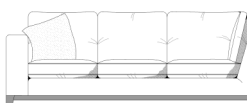

Height to top of back cushion – 90cm

Depth – 100cm (Chair – 98cm, Footstool – 75cm)

Feet–Hardwood Plinth

**Belfry  
Chair**  
width: 106cm

**Belfry  
Love seat**  
width: 150cm

**Belfry  
Small sofa**  
width: 180cm

**Belfry  
Maxi footstool**  
W: 102cm D: 102cm

**Belfry  
Single corner unit**  
width: 100cm

**Belfry  
Extra small 1 arm  
unit**  
width: 100cm

**Belfry  
Medium armless unit**  
width: 153cm

**Belfry  
Medium corner unit**  
width: 201cm

**Belfry  
Small 1 arm unit**  
width: 113cm

**Belfry  
Large armless unit**  
width: 178cm

**Belfry  
Large corner unit**  
width: 214cm

**Belfry  
Medium 1 arm unit**  
width: 175cm

**Belfry  
Grand armless unit**  
width: 204cm

**Belfry  
Grand corner unit**  
width: 226cm

**Belfry  
Large 1 arm unit**  
width: 200cm

**Belfry  
Lounger unit**  
W:100cm D:180cm

**Belfry  
Super grand corner  
unit**  
width: 276cm

**Belfry  
Grand 1 arm unit**  
width: 225cm