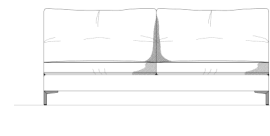

Extra Information –

Seats – Foam Interior with a Fibre Superwrap

Backs – Blown Hollow Corovin Fibre Back Interior

Body Scatter – 60cm x 30cm (1 scatter per arm)

Height – 65cm (Footstool – 40cm)

Height to top of back cushion – 89cm

**Cleeve
Footstool**
width: 102cm

**Cleeve
Single corner
unit**
width:101cm

**Cleeve
Extra small 1
arm unit**
width:91cm

**Cleeve
Medium armless
unit**
width:152cm

**Cleeve
Medium corner
unit**
width:189cm

**Cleeve
Small 1
arm unit**
width:106cm

**Cleeve
Large armless
unit**
width:183cm

**Cleeve
Large corner
unit**
width:205cm

**Cleeve
Love seat 1
arm unit**
width:116cm

**Cleeve
Grand armless
unit**
width:207cm

**Cleeve
Grand corner
unit**
width:216cm

**Cleeve
Medium 1
arm unit**
width:164cm

**Cleeve
Lounger unit**
width:90cm
depth:177cm

**Cleeve
Large 1
arm unit**
width:201cm

**Cleeve
Large lounge
unit**
width:116cm
depth:164cm