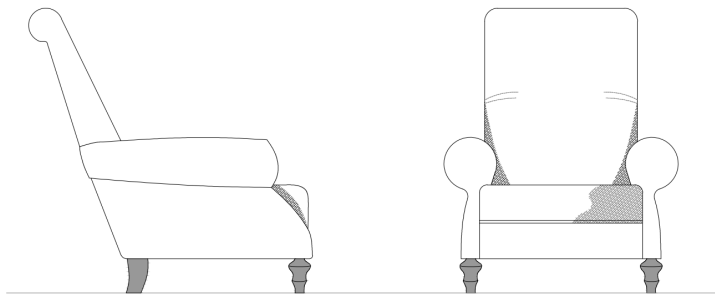

# Norton

Introducing Norton, our round accent chair with a curved matching footstool is designed to elevate your relaxation experience. With its turned wooden feet and a sloped back, Norton not only adds a touch of elegance to any space but also offers unparalleled comfort.

### **Extra Information –**

Seats – Fixed Seat

Backs – Fixed Back

Body Scatter – Not Included

Height – 88cm (Footstool–38cm)

Depth – 102cm (Footstool–48cm)

Feet– Front–Turned Wooden Foot, Back–Tapered Wooden Foot

## Accent Chair & Footstools

**Norton chair**

width: 94cm

**Norton footstool**

width: 70cm