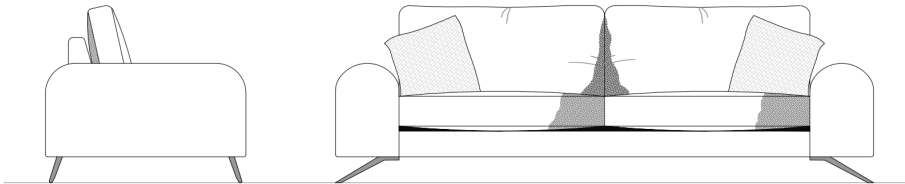

Sofa Connections Ltd

Vale

Introducing Vale - the ultimate comfort upgrade for any seating experience! Our fibre back cushion and super wrap seat cushion provide unparalleled support and relaxation, while the hump arm adds a stylish touch to the furniture. With its sleek slanted metal leg and curvy design, Vale is not just about comfort, but also a statement piece that instantly elevates any space.

Extra Information –

Seats – Foam Interior with a Fibre Superwrap

Backs – Blown Hollow Corovin Fibre Back Interior

Body Scatter – 55cm x 55cm (1 Scatter per arm)

Height – 73cm

Height to top of back cushion – 89cm

Depth – 101cm

Feet–Angled Metal Foot

Sofas & Footstools

Vale
Love Seat
width:166cm

Vale
Medium Sofa
width:219cm

Vale
Large Sofa
width:245cm

Vale
Grand Sofa
width:271cm