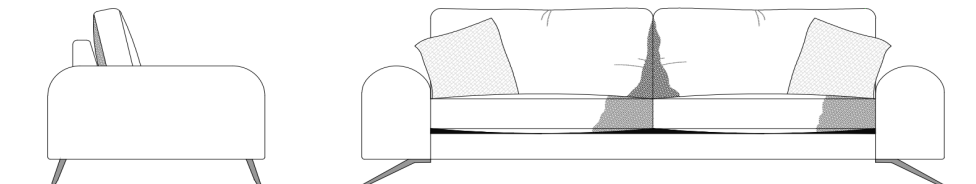

Sofa Connections Ltd

Vale

Introducing Vale - the ultimate comfort upgrade for any seating experience! Our fibre back cushion and super wrap seat cushion provide unparalleled support and relaxation, while the hump arm adds a stylish touch to the furniture. With its sleek slanted metal leg and curvy design, Vale is not just about comfort, but also a statement piece that instantly elevates any space.

Extra Information –

Seats – Foam Interior with a Fibre Superwrap

Backs – Blown Hollow Corovin Fibre Back Interior

Body Scatter – 55cm x 55cm (1 Scatter per arm)

Height – 73cm

Height to top of back cushion – 89cm

Depth – 101cm

Feet–Angled Metal Foot

Sofas & Footstools

Vale
Love Seat
width:166cm

Vale
Medium Sofa
width:219cm

Vale
Large Sofa
width:245cm

Vale
Grand Sofa
width:271cm