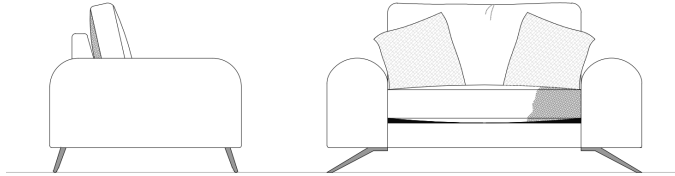

Sofa Connections Ltd

Vale

Introducing Vale - the ultimate comfort upgrade for any seating experience! Our fibre back cushion and super wrap seat cushion provide unparalleled support and relaxation, while the hump arm adds a stylish touch to the furniture. With its sleek slanted metal leg and curvy design, Vale is not just about comfort, but also a statement piece that instantly elevates any space.

Extra Information –

Seats – Foam Interior with a Fibre Superwrap

Backs – Blown Hollow Corovin Fibre Back Interior

Body Scatter – 55cm x 55cm (1 Scatter per arm)

Height – 73cm

Height to top of back cushion – 89cm

Depth – 101cm

Feet–Angled Metal Foot

Sofas & Footstools

Vale
Love Seat
width:166cm

Vale
Medium Sofa
width:219cm

Vale
Large Sofa
width:245cm

Vale
Grand Sofa
width:271cm