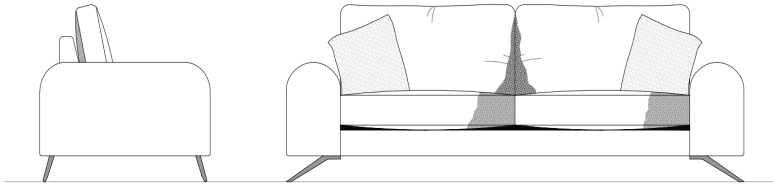

Sofa Connections Ltd

Vale

Introducing Vale - the ultimate comfort upgrade for any seating experience! Our fibre back cushion and super wrap seat cushion provide unparalleled support and relaxation, while the hump arm adds a stylish touch to the furniture. With its sleek slanted metal leg and curvy design, Vale is not just about comfort, but also a statement piece that instantly elevates any space.

Extra Information –

Seats – Foam Interior with a Fibre Superwrap

Backs – Blown Hollow Corovin Fibre Back Interior

Body Scatter – 55cm x 55cm (1 Scatter per arm)

Height – 73cm

Height to top of back cushion – 89cm

Depth – 101cm

Feet–Angled Metal Foot

Sofas & Footstools

Vale
Love Seat
width:166cm

Vale
Medium Sofa
width:219cm

Vale
Large Sofa
width:245cm

Vale
Grand Sofa
width:271cm