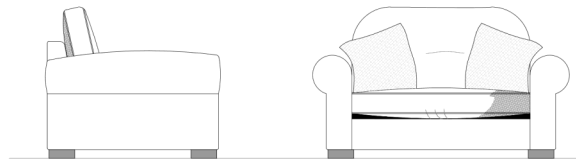

Extra Information –

Seats – Foam Interior with a Fibre Superwrap

Backs – Blown Hollow Corovin Fibre Back Interior

Body Scatter – 55cm x 55cm (1 Scatter per arm exception – chair)

Height – 68cm (Footstool – 42cm)

Height to top of back cushion – 92cm

Depth – 100cm (Chair – 98cm, Footstool – 75cm)

Feet– Wooden Foot

Wharton

Sofas & Footstools

Wharton chair
width: 106cm

Wharton love seat
width: 150cm

Wharton small sofa
width: 180cm

Wharton medium sofa
width: 200cm

Wharton large sofa
width: 225cm

Wharton grand sofa
width: 250cm

Wharton medium footstool
width: 75cm

Wharton large footstool
width: 88cm

Wharton grand footstool
width: 102cm

Wharton maxi footstool
width: 102cm depth: 102cm

Wharton

Corner Group

**Wharton
single corner**
width:100cm

**Wharton extra
small 1 arm**
width:100cm

**Wharton
medium armless**
width:153cm

**Wharton
medium corner**
width:201cm