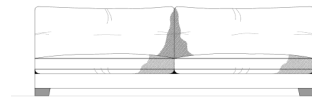

Wharton medium sofa
width: 200cm

Wharton large sofa
width: 225cm

Wharton grand sofa
width: 250cm

Wharton medium footstool
width: 75cm

Wharton large footstool
width: 88cm

Wharton grand footstool
width: 102cm

Wharton maxi footstool
width: 102cm depth: 102cm

Wharton

Corner Group

**Wharton
single corner**
width:100cm

**Wharton extra
small 1 arm**
width:100cm

**Wharton
medium armless**
width:153cm

**Wharton
medium corner**
width:201cm

**Wharton
small 1 arm**
width:113cm

**Wharton
large armless**
width:178cm

**Wharton
large corner**
width:214cm

**Wharton
medium 1 arm**
width:175cm

**Wharton
grand armless**
width:204cm

**Wharton
grand corner**
width:226cm

**Wharton
large 1 arm**
width:200cm

**Wharton
lounge**
width:100cm
Depth:180cm

**Wharton super
grand corner**
width:276cm

**Wharton
grand 1 arm**
width:225cm

**Wharton
large lounge**
width:124cm
Depth:166cm