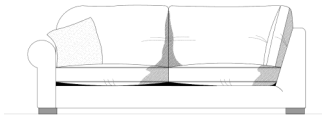

Wharton medium sofa
width: 200cm

Wharton large sofa
width: 225cm

Wharton grand sofa
width: 250cm

Wharton medium footstool
width: 75cm

Wharton large footstool
width: 88cm

Wharton grand footstool
width: 102cm

Wharton maxi footstool
width: 102cm depth: 102cm

Wharton

Corner Group

**Wharton
single corner**
width:100cm

**Wharton extra
small 1 arm**
width:100cm

**Wharton
medium armless**
width:153cm

**Wharton
medium corner**
width:201cm

**Wharton
small 1 arm**
width:113cm

**Wharton
large armless**
width:178cm

**Wharton
large corner**
width:214cm

**Wharton
medium 1 arm**
width:175cm

**Wharton
grand armless**
width:204cm

**Wharton
grand corner**
width:226cm

**Wharton
large 1 arm**
width:200cm

**Wharton
lounge**
width:100cm
Depth:180cm

**Wharton super
grand corner**
width:276cm

**Wharton
grand 1 arm**
width:225cm

**Wharton
large lounge**
width:124cm
Depth:166cm