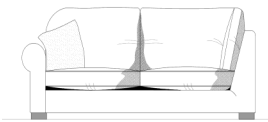

Wharton medium sofa
width: 200cm

Wharton large sofa
width: 225cm

Wharton grand sofa
width: 250cm

Wharton medium footstool
width: 75cm

Wharton large footstool
width: 88cm

Wharton grand footstool
width: 102cm

Wharton maxi footstool
width: 102cm depth: 102cm

Wharton

Corner Group

**Wharton
single corner**
width:100cm

**Wharton extra
small 1 arm**
width:100cm

**Wharton
medium armless**
width:153cm

**Wharton
medium corner**
width:201cm

**Wharton
small 1 arm**
width:113cm

**Wharton
large armless**
width:178cm

**Wharton
large corner**
width:214cm

**Wharton
medium 1 arm**
width:175cm

**Wharton
grand armless**
width:204cm

**Wharton
grand corner**
width:226cm

**Wharton
large 1 arm**
width:200cm

**Wharton
lounge**
width:100cm
Depth:180cm

**Wharton super
grand corner**
width:276cm

**Wharton
grand 1 arm**
width:225cm

**Wharton
large lounge**
width:124cm
Depth:166cm