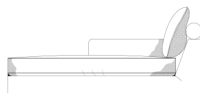

**Woburn
Grand sofa**
width: 265cm

**Woburn
Medium footstool**
W: 75cm

**Woburn
Large footstool**
W: 88cm

**Woburn
Grand footstool**
W: 105cm

Woburn

Corner Group

**Woburn
Single corner**
width: 101cm

**Woburn
Extra small 1 arm**
width: 108cm

**Woburn
Extra small armless**
width: 77cm

**Woburn
Medium corner**
width: 214cm

**Woburn
Small 1 arm**
width: 121cm

**Woburn
Small armless**
width: 90cm

**Woburn
Large corner**
width: 227cm

**Woburn
Medium 1 arm**
width: 183cm

**Woburn
Medium armless**
width: 154cm

**Woburn
Grand corner**
width: 239cm

**Woburn
Large 1 arm**
width: 208cm

**Woburn
Large armless**
width: 179cm

**Woburn
Supergrand corner**
width: 289cm

**Woburn
Grand 1 arm**
width: 233cm

**Woburn
Grand armless**
width: 204cm

**Woburn
Lounger**
width: 108cm
depth: 180cm

**Woburn
Large lounger**
width: 124cm
depth: 166cm