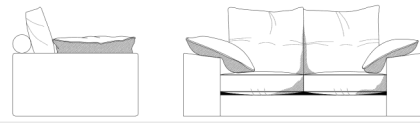

Extra Information –

Seats – Foam Interior with a Fibre Superwrap

Backs – China Duck Feather Back Interior

Body Scatter – 74cm x 53cm (1 Scatter per arm)

Height – 56cm (Footstool – 45cm)

Height to top of back cushion – 92cm

Depth – 102cm (Footstool – 75cm)

Feet–Floating–Glides

Woburn

Sofas & Footstools

**Woburn
Love seat**
width: 165cm

**Woburn
Small sofa**
width: 195cm

**Woburn
Medium sofa**
width: 215cm

**Woburn
Large sofa**
width: 240cm

**Woburn
Grand sofa**
width: 265cm

**Woburn
Medium footstool**
W: 75cm

**Woburn
Large footstool**
W: 88cm

**Woburn
Grand footstool**
W: 105cm

Woburn

Corner Group

**Woburn
Single corner**
width: 101cm

**Woburn
Extra small 1 arm**
width: 108cm

**Woburn
Extra small armless**
width: 77cm

**Woburn
Medium corner**
width: 214cm

**Woburn
Small 1 arm**
width: 121cm

**Woburn
Small armless**
width: 90cm

**Woburn
Large corner**
width: 227cm

**Woburn
Medium 1 arm**
width: 183cm