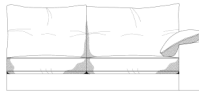

Depth – 102cm (Footstool – 75cm)

Feet–Floating–Glides

Woburn

Sofas & Footstools

**Woburn
Love seat**
width: 165cm

**Woburn
Small sofa**
width: 195cm

**Woburn
Medium sofa**
width: 215cm

**Woburn
Large sofa**
width: 240cm

**Woburn
Grand sofa**
width: 265cm

**Woburn
Medium footstool**
W: 75cm

**Woburn
Large footstool**
W: 88cm

**Woburn
Grand footstool**
W: 105cm

Woburn

Corner Group

**Woburn
Single corner**
width: 101cm

**Woburn
Extra small 1 arm**
width: 108cm

**Woburn
Extra small armless**
width: 77cm

**Woburn
Medium corner**
width: 214cm

**Woburn
Small 1 arm**
width: 121cm

**Woburn
Small armless**
width: 90cm

**Woburn
Large corner**
width: 227cm

**Woburn
Medium 1 arm**
width: 183cm

**Woburn
Medium armless**
width: 154cm

**Woburn
Grand corner**
width: 239cm

**Woburn
Large 1 arm**
width: 208cm

**Woburn
Large armless**
width: 179cm

**Woburn
Supergrand corner**
width: 289cm

**Woburn
Grand 1 arm**
width: 233cm