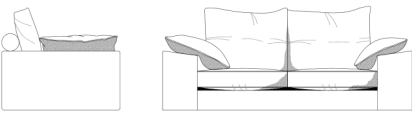

Extra Information –

Seats – Foam Interior with a Fibre Superwrap

Backs – China Duck Feather Back Interior

Body Scatter – 74cm x 53cm (1 Scatter per arm)

Height – 56cm (Footstool – 45cm)

Height to top of back cushion – 92cm

Depth – 102cm (Footstool – 75cm)

Feet–Floating–Glides

Woburn

Sofas & Footstools

**Woburn
Love seat**
width: 165cm

**Woburn
Small sofa**
width: 195cm

**Woburn
Medium sofa**
width: 215cm

**Woburn
Large sofa**
width: 240cm

**Woburn
Grand sofa**
width: 265cm

**Woburn
Medium footstool**
W: 75cm

**Woburn
Large footstool**
W: 88cm

**Woburn
Grand footstool**
W: 105cm

Woburn

Corner Group

**Woburn
Single corner**
width: 101cm

**Woburn
Extra small 1 arm**
width: 108cm

**Woburn
Extra small armless**
width: 77cm

**Woburn
Medium corner**
width: 214cm

**Woburn
Small 1 arm**
width: 121cm

**Woburn
Small armless**
width: 90cm

**Woburn
Large corner**
width: 227cm

**Woburn
Medium 1 arm**
width: 183cm