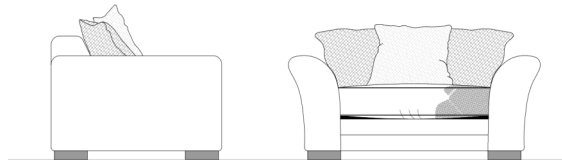

Extra Information –

Seats – Foam Interior with a Fibre Superwrap

Backs – Fixed Sprung Back

Body Scatter – Qty 5 70cm x 70cm (Love Seat–Qty 3)

Height – 70cm (Footstool – 36cm)

Height to top of back cushion – 84cm

Depth – 102cm (Footstool – 80cm)

Feet–Wooden Foot

Augusta

Sofas & Footstools

Augusta
Love Seat
width:176cm

Augusta
Medium Sofa
width:226cm

Augusta
Large Sofa
width:252cm

Augusta
Grand Sofa
width:278cm