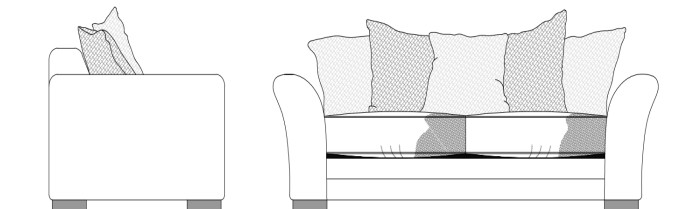

Extra Information –

Seats – Foam Interior with a Fibre Superwrap

Backs – Fixed Sprung Back

Body Scatter – Qty 5 70cm x 70cm (Love Seat–Qty 3)

Height – 70cm (Footstool – 36cm)

Height to top of back cushion – 84cm

Depth – 102cm (Footstool – 80cm)

Feet–Wooden Foot

Augusta

Sofas & Footstools

Augusta
Love Seat
width:176cm

Augusta
Medium Sofa
width:226cm

Augusta
Large Sofa
width:252cm

Augusta
Grand Sofa
width:278cm