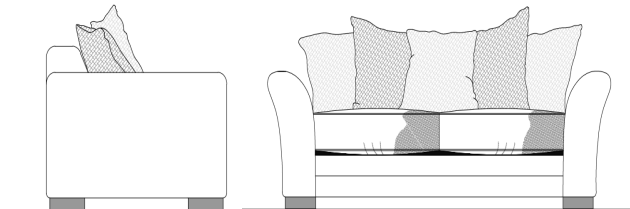

Extra Information –

Seats – Foam Interior with a Fibre Superwrap

Backs – Fixed Sprung Back

Body Scatter – Qty 5 70cm x 70cm (Love Seat–Qty 3)

Height – 70cm (Footstool – 36cm)

Height to top of back cushion – 84cm

Depth – 102cm (Footstool – 80cm)

Feet–Wooden Foot

Augusta

Sofas & Footstools

Augusta
Love Seat
width:176cm

Augusta
Medium Sofa
width:226cm

Augusta
Large Sofa
width:252cm

Augusta
Grand Sofa
width:278cm

Augusta
Footstool
width:124cm