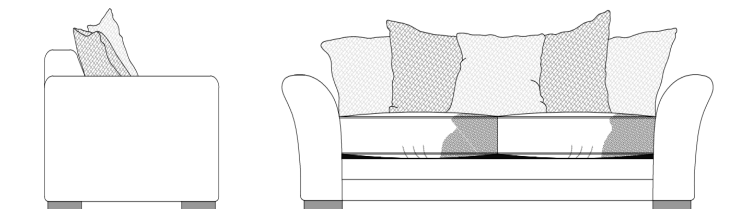

Extra Information –

Seats – Foam Interior with a Fibre Superwrap

Backs – Fixed Sprung Back

Body Scatter – Qty 5 70cm x 70cm (Love Seat–Qty 3)

Height – 70cm (Footstool – 36cm)

Height to top of back cushion – 84cm

Depth – 102cm (Footstool – 80cm)

Feet–Wooden Foot

Augusta

Sofas & Footstools

Augusta
Love Seat
width:176cm

Augusta
Medium Sofa
width:226cm

Augusta
Large Sofa
width:252cm

Augusta
Grand Sofa
width:278cm