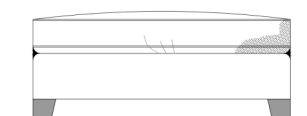

Extra Information –

Seats – Foam Interior with a Fibre Superwrap

Backs – Fixed Sprung Back

Body Scatter – Qty 5 70cm x 70cm (Love Seat–Qty 3)

Height – 70cm (Footstool – 36cm)

Height to top of back cushion – 84cm

Depth – 102cm (Footstool – 80cm)

Feet–Wooden Foot

Augusta

Sofas & Footstools

Augusta
Love Seat
width:176cm

Augusta
Medium Sofa
width:226cm

Augusta
Large Sofa
width:252cm

Augusta
Grand Sofa
width:278cm

Augusta
Footstool
width:124cm